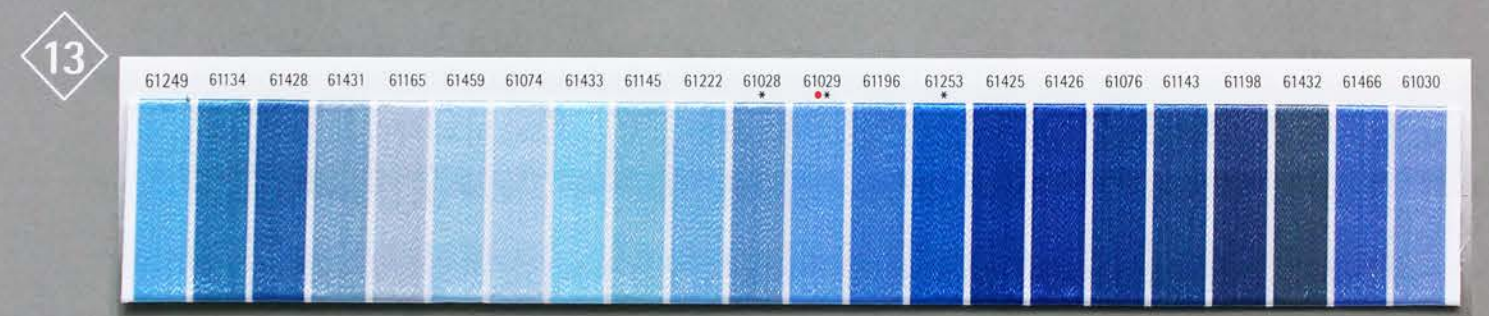

POLY

- ◆ 100% Polyester
- ◆ POLY 40: Nm 80/2; dtex 125/2
10 x 1.000 m
10 x 5.000 m

POLY 40 (all colours)
• POLY 60
• POLY FIRE

- ◆ 100% Polyester
- ◆ POLY 60: Nm 128/2; dtex 78/2
10 x 1.500 m

POLY 40 (all colours)
• POLY 60
• POLY FIRE

- ◆ 100% Polyester
- ◆ POLY FIRE: Nm 80/2; dtex 125/2
10 x 1.000 m

POLY 40 (all colours)
• POLY 60
• POLY FIRE

POLY 40

- ◆ POLY 40 ist das besonders strapazierfähige Polyestergergarn für alles, was viel aushalten muss - extrem reißfest und chlorecht.

POLY 40 is the extremely durable polyester thread for everything that is heavily strained. Incredibly tear-resistant and colourfast to chlorine.

- ◆ Stärke/Strength:
Nm 80/2; dtex 125/2
10 x 1.000 m
10 x 5.000 m