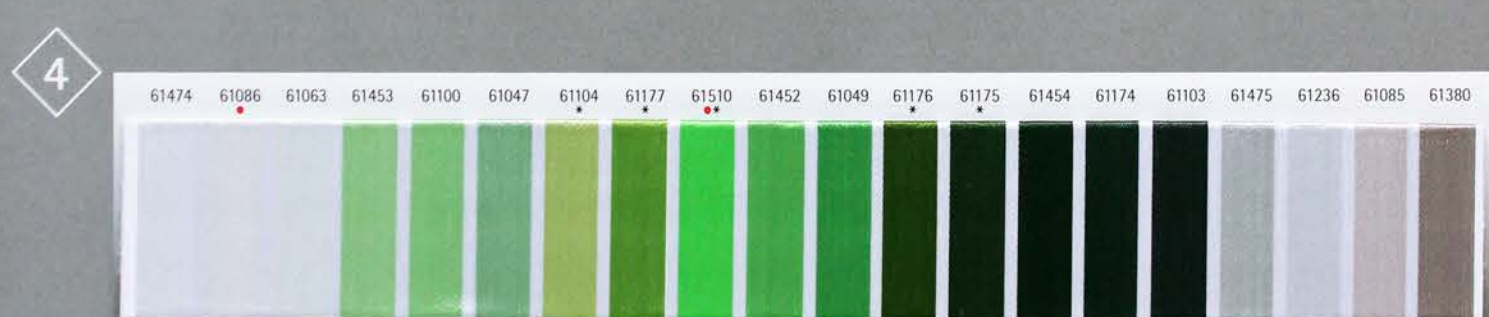

POLY

- ◆ 100% Polyester
- ◆ POLY 40: Nm 80/2; dtex 125/2
10 x 1.000 m
10 x 5.000 m

POLY 40 (all colours)
• POLY 60
• POLY FIRE

- ◆ 100% Polyester
- ◆ POLY 60: Nm 128/2; dtex 78/2
10 x 1.500 m

POLY 40 (all colours)
• POLY 60
• POLY FIRE